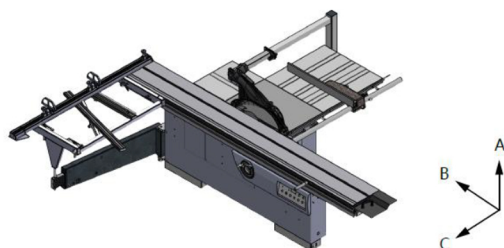

Dimensional Drawings

Stallion CWI-T1607-S10

Overall Dimensions

Pictured Size

A	1250 (49.21")
B	3563 (140.28")
C	3446 (135.67")

Installed Size

Pictured Size

A	3563 (140.28")
B	750 (29.55")
C	1020 (40.16")
D	6720 (264.56")
E	1688 (66.46")
F	691 (27.22")
G	1930 (76")
H	1516 (59.7")
I	3315 (130.51")