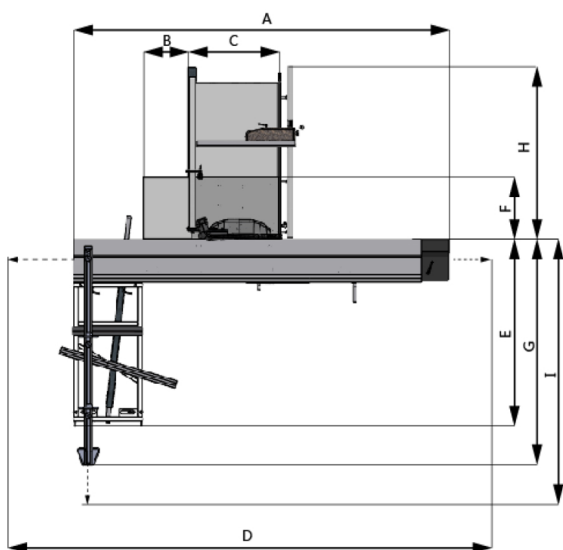

Dimensional Drawings

Stallion CWI-T1607-S10

Overall Dimensions

Pictured Size

A	1250 (49.21")
B	3563 (140.28")
C	3446 (135.67")

Installed Size

Pictured Size

A	3563 (140.28")
B	750 (29.55")
C	1020 (40.16")
D	6720 (264.56")
E	1688 (66.46")
F	691 (27.22")
G	1930 (76")
H	1516 (59.7")
I	3315 (130.51")