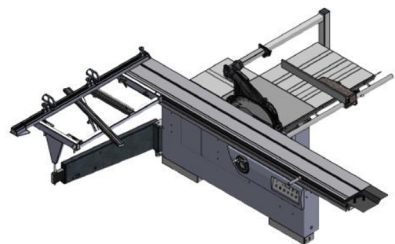

Dimensional Drawings

Stallion CWI-T1204-S8

Overall Dimensions

Pictured Size

A	1300 (51.18")
B	3700 (145.67")
C	3500 (137.8")

Installed Size

Pictured Size

A	2850 (112.2")
B	440 (17.32")
C	800 (31.5")
D	5800 (228.35")
E	1575 (62.01")
F	535 (21.06")
G	1930 (75.98")
H	1500 (59.06")
I	3315 (130.51")