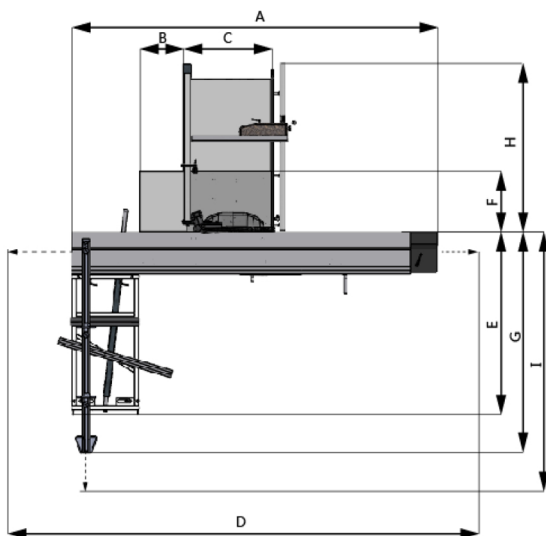

Dimensional Drawings

Stallion CWI-T1204-S8

Overall Dimensions

Pictured Size

A	1300 (51.18")
B	3700 (145.67")
C	3500 (137.8")

Installed Size

Pictured Size

A	2850 (112.2")
B	440 (17.32")
C	800 (31.5")
D	5800 (228.35")
E	1575 (62.01")
F	535 (21.06")
G	1930 (75.98")
H	1500 (59.06")
I	3315 (130.51")