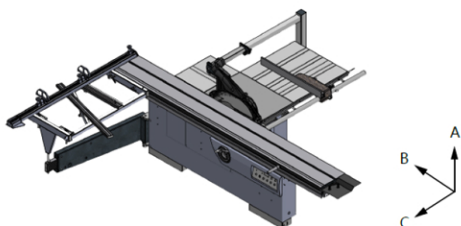

Dimensional Drawings

Stallion CWI-T1204 S5B / S5S

Overall Dimensions

Pictured Size	
A	1500 (59.06")
B	2800 (110.24")
C	1800 (70.87")

Installed Size

Pictured Size	
A	1850 (72.83")
B	440 (17.32")
C	800 (31.5")
D	3730 (146.85")
E	920 (36.22")
F	535 (21.06")
G	1200 (47.24")
H	1500 (59.06")
I	1500 (59.06")