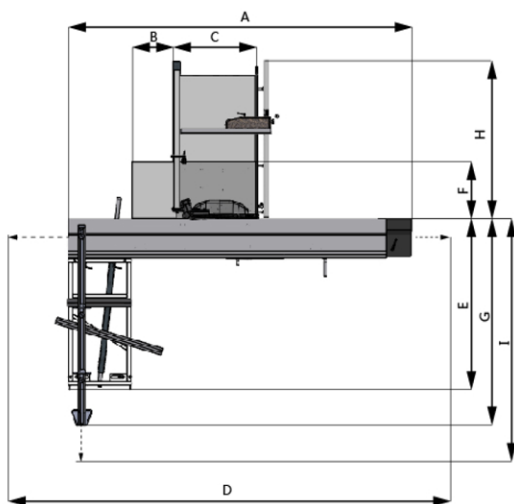

Dimensional Drawings

Stallion CWI-T1204 S5B / S5S

Overall Dimensions

Pictured Size	
A	1500 (59.06")
B	2800 (110.24")
C	1800 (70.87")

Installed Size

Pictured Size	
A	1850 (72.83")
B	440 (17.32")
C	800 (31.5")
D	3730 (146.85")
E	920 (36.22")
F	535 (21.06")
G	1200 (47.24")
H	1500 (59.06")
I	1500 (59.06")